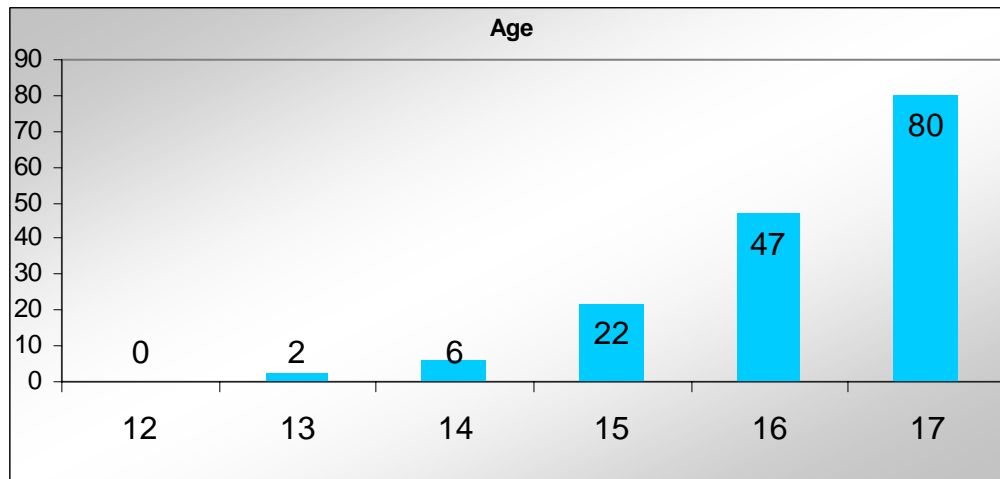

Secure Accommodation Placements Data

Wales year on year custodial population

Snapshot data as of 31st July 2009

YP from Wales in Custody by Legal Basis for Detention	
DTO	93
Remand	29
Section 226	2
Section 228	5
Section 90	0
Section 91	28
Total	157

YP from Wales in Custody by Age	
12	0
13	2
14	6
15	22
16	47
17	80
Total	157

YP from Wales in Custody by Gender	
Female	8
Male	149
Grand Total	157

YP from Wales in Custody by Ethnicity	
Asian	4
Black	2
Mixed	4
Not Available	24
Other	0
White	123
Total	157