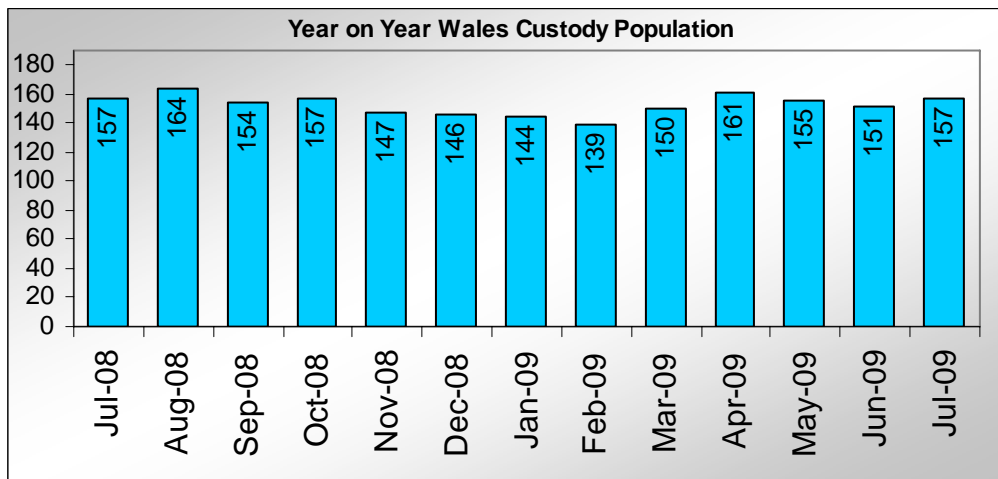

Secure Accommodation Placements Data

Wales year on year custodial population

Snapshot data as of 31st July 2009

YP from Wales in Custody by Legal Basis for Detention	
DTO	93
Remand	29
Section 226	2
Section 228	5
Section 90	0
Section 91	28
Total	157

YP from Wales in Custody by Age	
12	0
13	2
14	6
15	22
16	47
17	80
Total	157

YP from Wales in Custody by Gender	
Female	8
Male	149
Grand Total	157

YP from Wales in Custody by Ethnicity	
Asian	4
Black	2
Mixed	4
Not Available	24
Other	0
White	123
Total	157