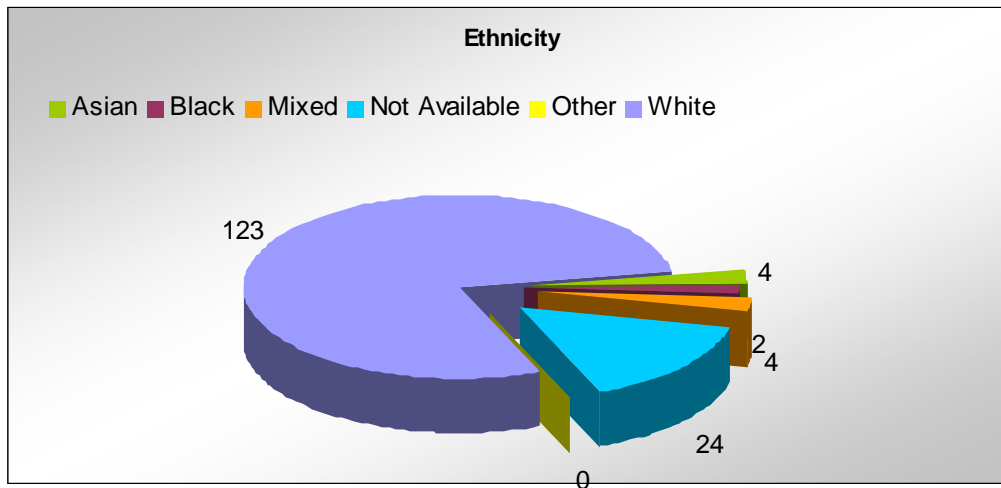

Secure Accommodation Placements Data

Wales year on year custodial population

Snapshot data as of 31st July 2009

YP from Wales in Custody by Legal Basis for Detention	
DTO	93
Remand	29
Section 226	2
Section 228	5
Section 90	0
Section 91	28
Total	157

YP from Wales in Custody by Age	
12	0
13	2
14	6
15	22
16	47
17	80
Total	157

YP from Wales in Custody by Gender	
Female	8
Male	149
Grand Total	157

YP from Wales in Custody by Ethnicity	
Asian	4
Black	2
Mixed	4
Not Available	24
Other	0
White	123
Total	157