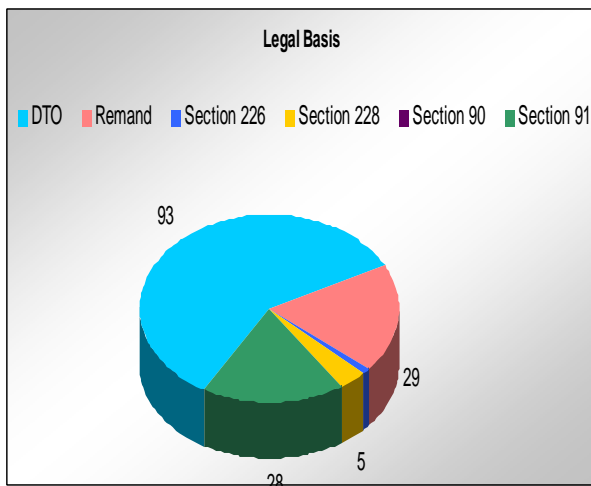

Secure Accommodation Placements Data

Wales year on year custodial population

Snapshot data as of 31st July 2009

YP from Wales in Custody by Legal Basis for Detention	
DTO	93
Remand	29
Section 226	2
Section 228	5
Section 90	0
Section 91	28
Total	157

YP from Wales in Custody by Age	
12	0
13	2
14	6
15	22
16	47
17	80
Total	157

YP from Wales in Custody by Gender	
Female	8
Male	149
Grand Total	157

YP from Wales in Custody by Ethnicity	
Asian	4
Black	2
Mixed	4
Not Available	24
Other	0
White	123
Total	157